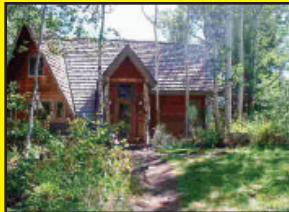

www.McCallidaho.com

Tina
Thompson-Alcock

Steve
Alcock

208-630-3153 208-630-3192

tina@mccallidaho.com

steve@mccallidaho.com

CUTE CRAFTSMAN Newly remodeled. Open living area w/Lg windows, Slate flooring, & wrap around decks. Must see to appreciate this one of a kind property. \$280,000 MLS#427094 WebID:w00617561

40+/- ACRES located between Donnelly & Tamarack Resort. Breathtaking mountain pviews. Expansive Creek Frontage. A unique property & a rare find. \$3,200,000 MLS #424748 WebID:w62253558

BEAUTIFULLY REMODELED LOG HOME Quiet, private, wooded setting on 3.20+/- acres. Valley & Mtn. views. Must see to appreciate the attention to detail. \$449,000 MLS#426325 WebID:w00284813

MOVE IN READY SHOP Office, 1/2Bth, 3 Phase Power. Roof, Plumb-ing, Wtr Htr, Presure Tnk, & Heater 3yrs New. Great location on 1.42 acres w/easy Hwy Access. \$270,000 MLS# 427261 WebID:w00617401

PAYETTE LAKE CLUB LOTS Build your dream cabin nestled in the trees. Enjoy the Quiet, Secluded location at end of road. \$110,000 MLS#427146 WebID:w00618762

HARD TO FIND grnd floor end unit. Knotty alder Cabnts, Granite Counters & slate flooring. Beautifully Furnished. Swming pool, tennis crts, & Sports Club. \$270,000 MLS#426758 WebID:w00617285

SPORTSMANS PARADISE! Wooded acreage within minutes of town & all that the out of doors has to offer. 1.33+/- Acres \$85,000 MLS #424741 WebID:w62255235